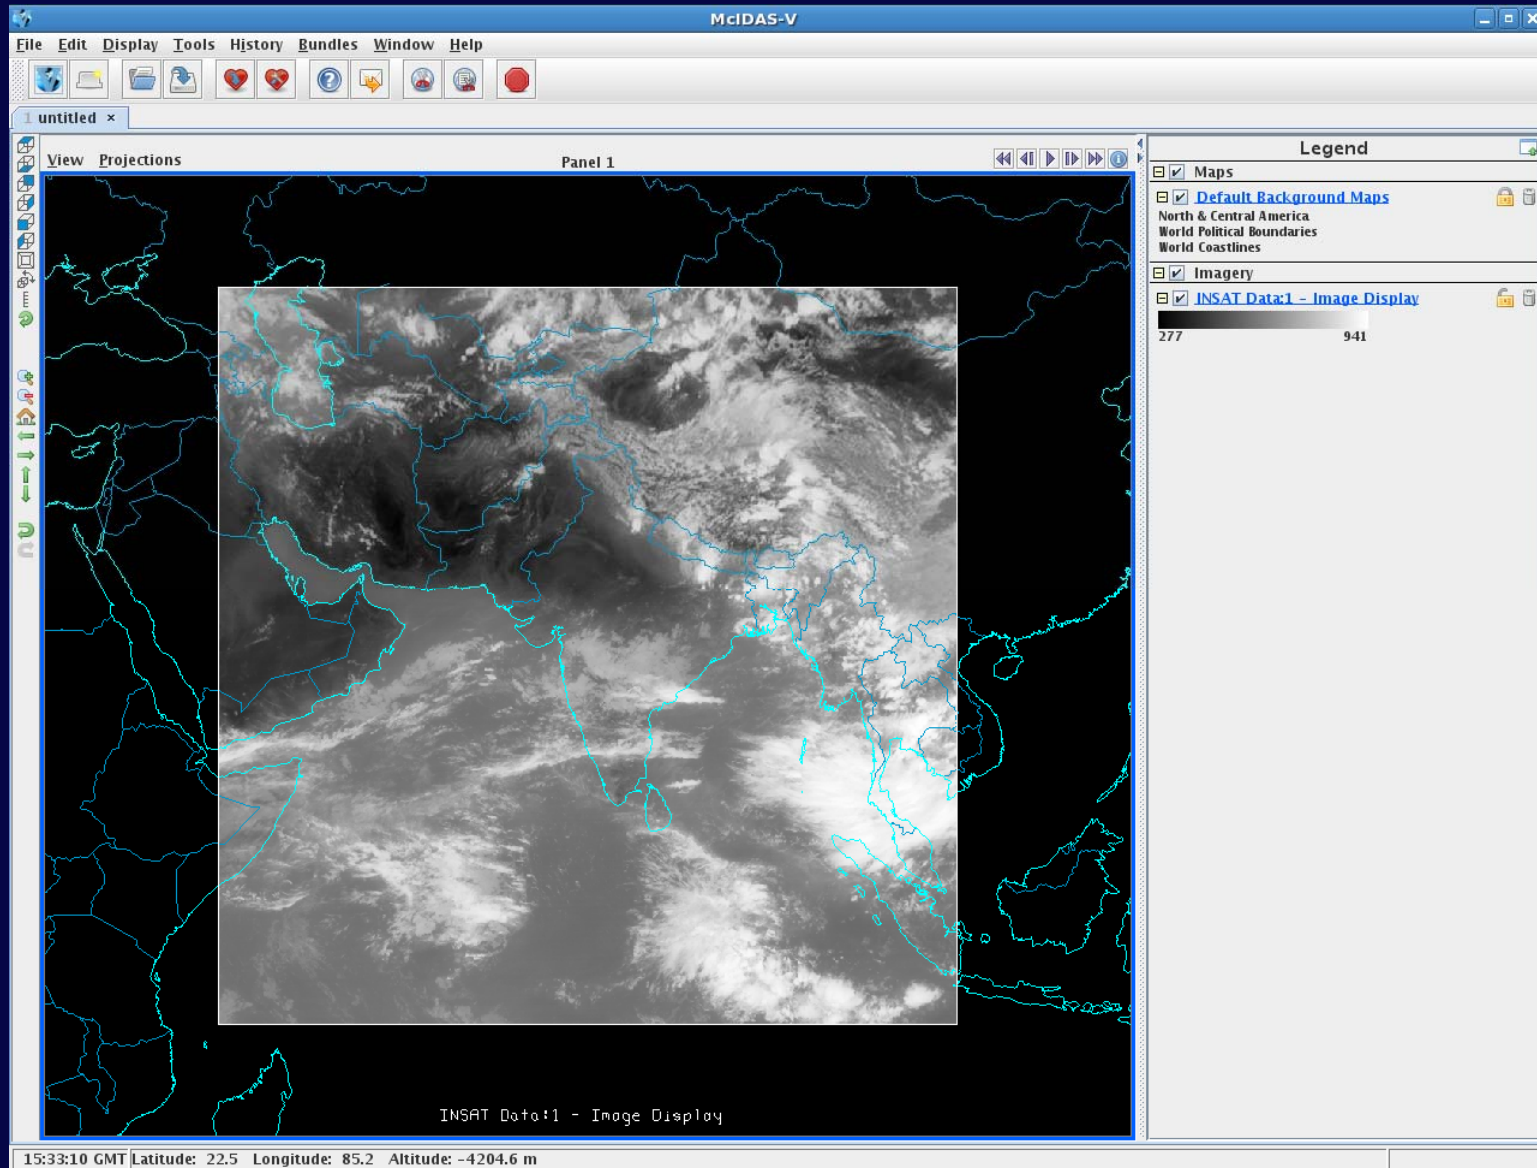

Kalpana-1 Data in McIDAS-V